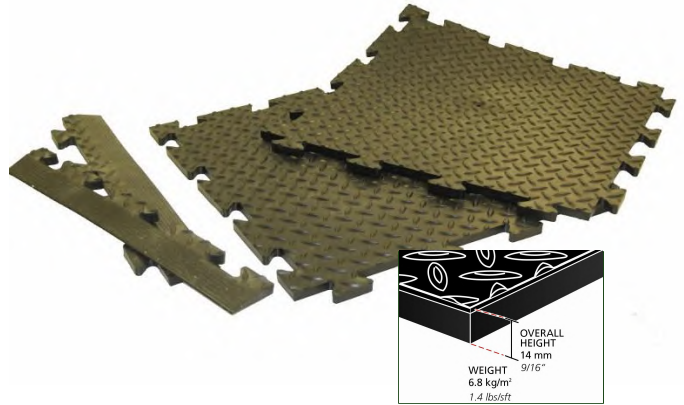

Plastex Chex

100% recycled heavy duty checker plate PVC tiles

- Checker plate surface with interlocking jigsaw design
- Made from 100% REACH compliant recycled PVC
- Slip resistant, hard wearing on checker plate surface
- Insulating properties
- Chemical, oil and acid resistant
- Made in the UK

Plastex Chex is a hard wearing tiling system made from 100% REACH compliant recycled PVC, delivering long life and value for money.

It can be used as a temporary or permanent flooring solution for coverage of large areas in the workplace, such as work stations, finishing/assembly areas, laboratories, localised workcells and machine shops.

The checker plate surface guarantees slip resistance for improved safety at work, whilst the PVC construction absorbs shock and noise as well as being resistant to chemicals and extreme temperatures.

Tile size:
500mm x 500mm x 14mm